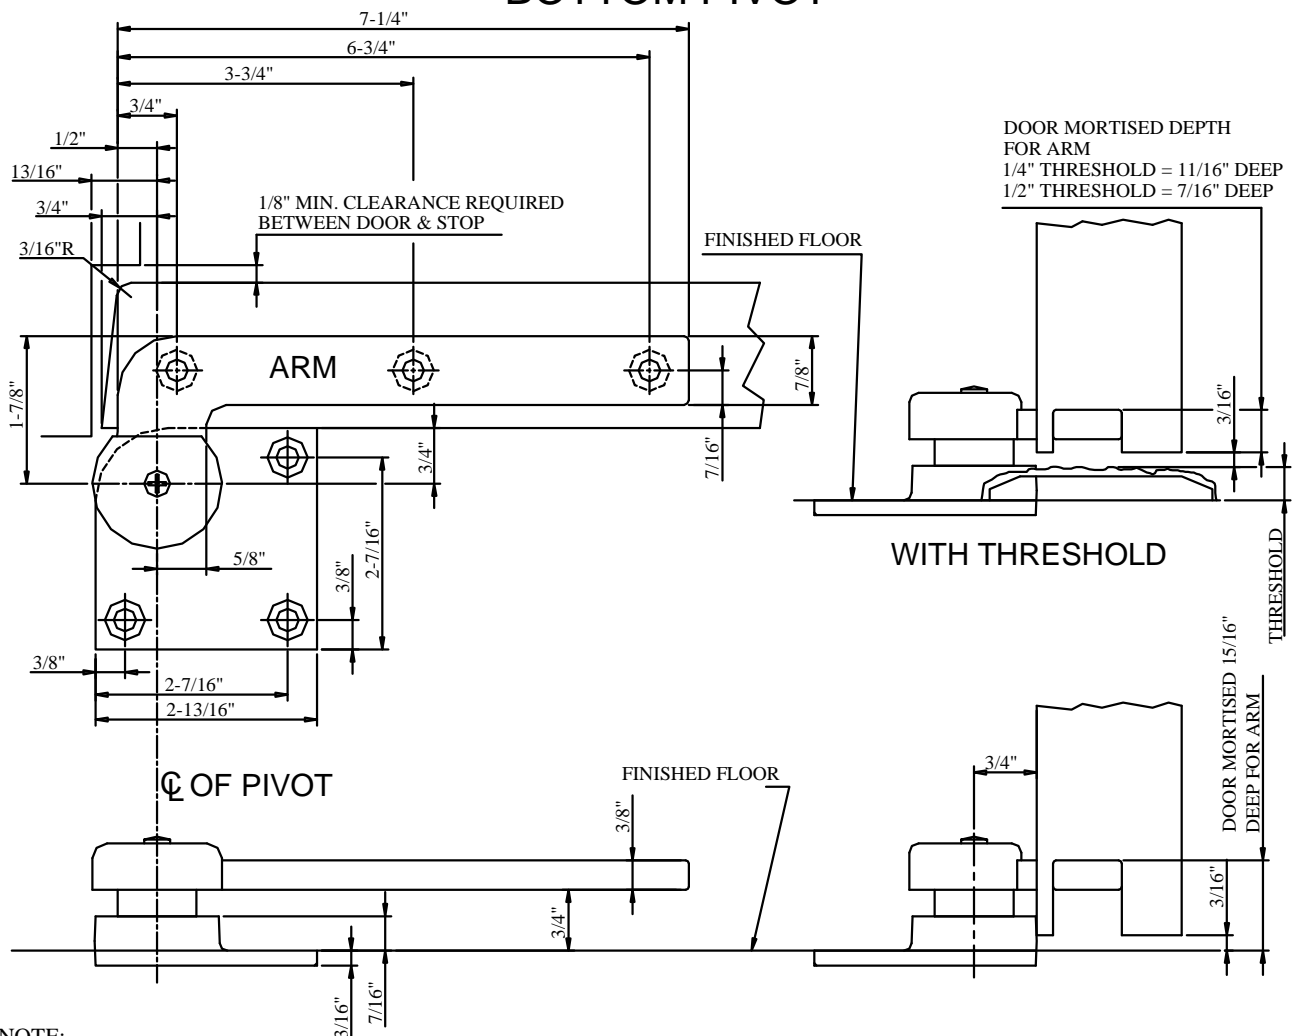

# 1233S PIVOT SET

### BOTTOM PIVOT

- NOTE:
1. DO NOT SCALE DRAWING.
  2. RIGHT HAND SHOWN.
  3. PIVOT DRILLED FOR 1/4"-20 x 5/8" FHMS OR #14 x 1-1/2" FHWS.