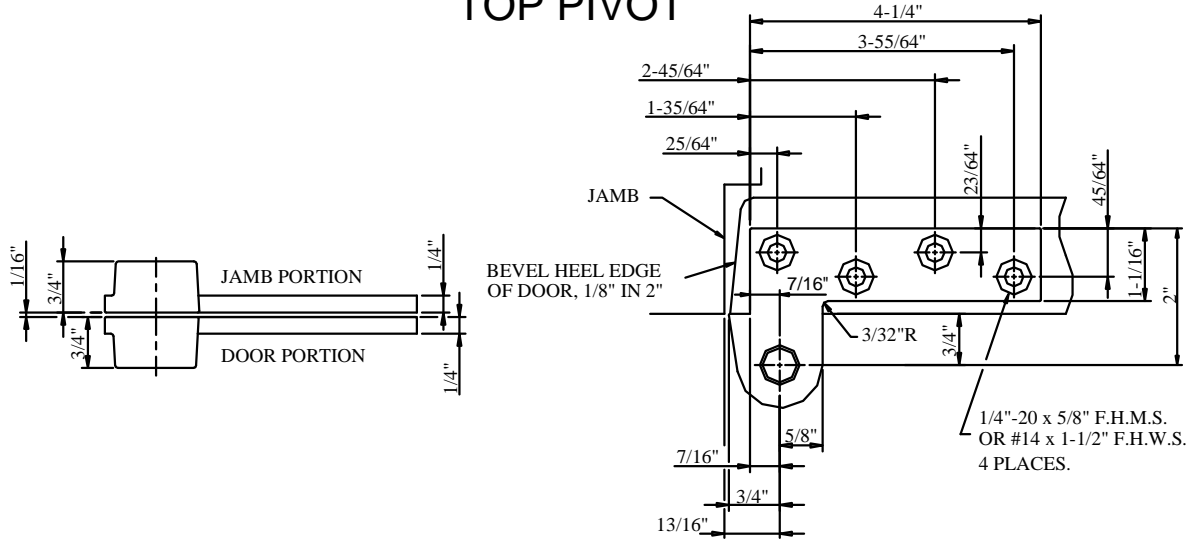

# 1233S PIVOT SET

### BOTTOM PIVOT

- NOTE:
1. DO NOT SCALE DRAWING.
  2. RIGHT HAND SHOWN.
  3. PIVOT DRILLED FOR 1/4"-20 x 5/8" FHMS OR #14 x 1-1/2" FHWS.